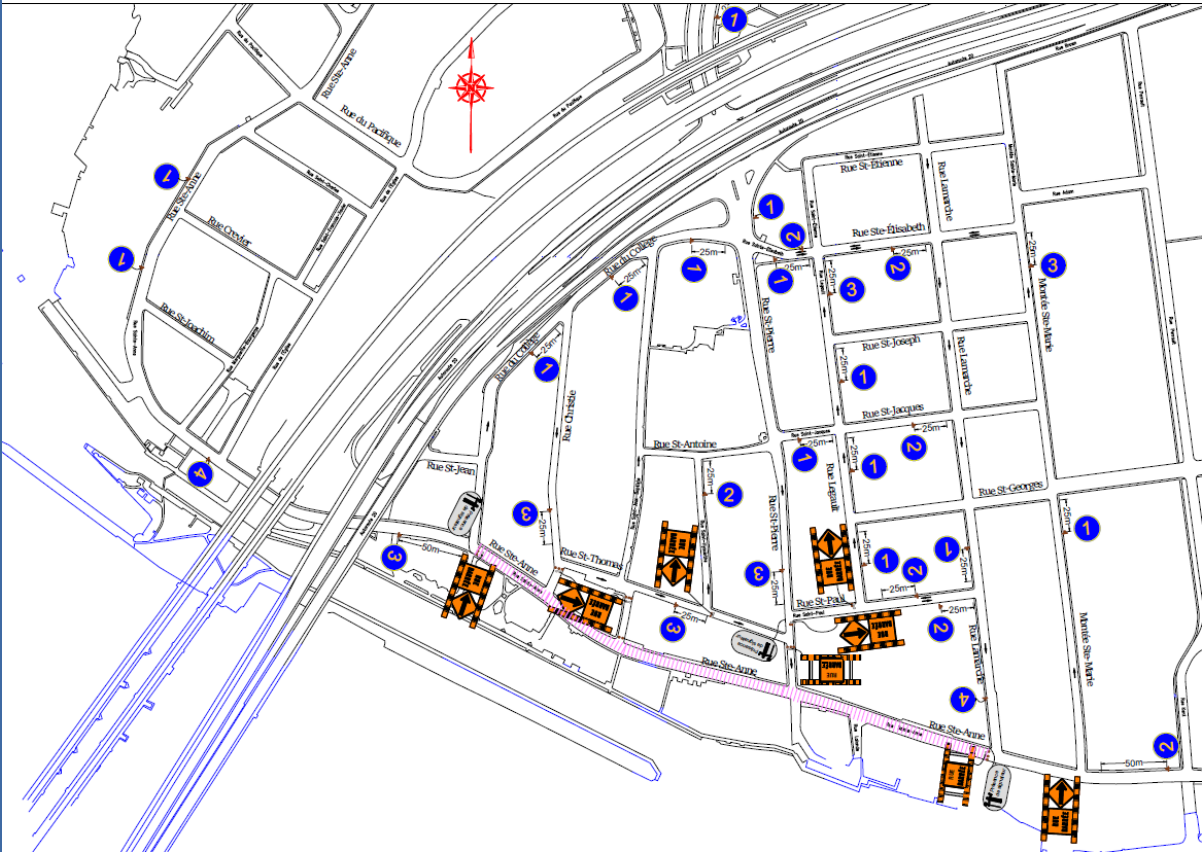

Rue Sainte-Anne closed on Friday, October 25

Due to a film shoot, **Rue Sainte-Anne**, between du College and Lamarche, as well as the **parking lot under the Galipault Bridge** and part of the **Christie parking lot** will be closed **from 9 pm on Thursday, October 24, until at 9 pm on Friday, October 25.**

Production company employees will be onsite to facilitate traffic and guide passersby.

You can use the [other municipal parking lots](#) as needed.

The detour path is shown below:

Légende

- Zone fermée à la circulation
- Stationnement interdit
- Arrêt interdit
- Repères visuels T-RV-7 de type VII
10 m c/c sauf biseaux au 5 m c/c
- PANNEAUX DE SIGNALISATION
600 x600 mm
TYPE VII