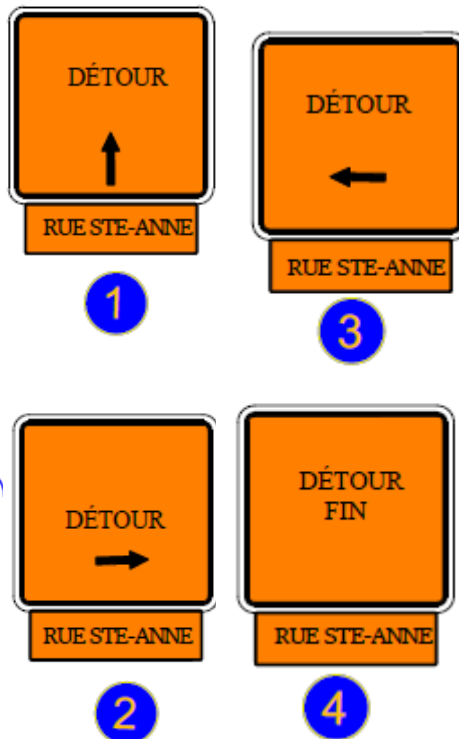

Rue Sainte-Anne closed on Friday, October 25

Due to a film shoot, **Rue Sainte-Anne**, between du College and Lamarche, as well as the **parking lot under the Galipault Bridge** and part of the **Christie parking lot** will be closed **from 9 pm on Thursday, October 24, until at 9 pm on Friday, October 25.**

Production company employees will be onsite to facilitate traffic and guide passersby.

You can use the [other municipal parking lots](#) as needed.

The detour path is shown below:

Légende

- Zone fermée à la circulation
- Stationnement interdit
- Arrêt interdit
- Repères visuels T-RV-7 de type VII
10 m c/c sauf biseaux au 5 m c/c
- PANNEAUX DE SIGNALISATION
600 x600 mm
TYPE VII